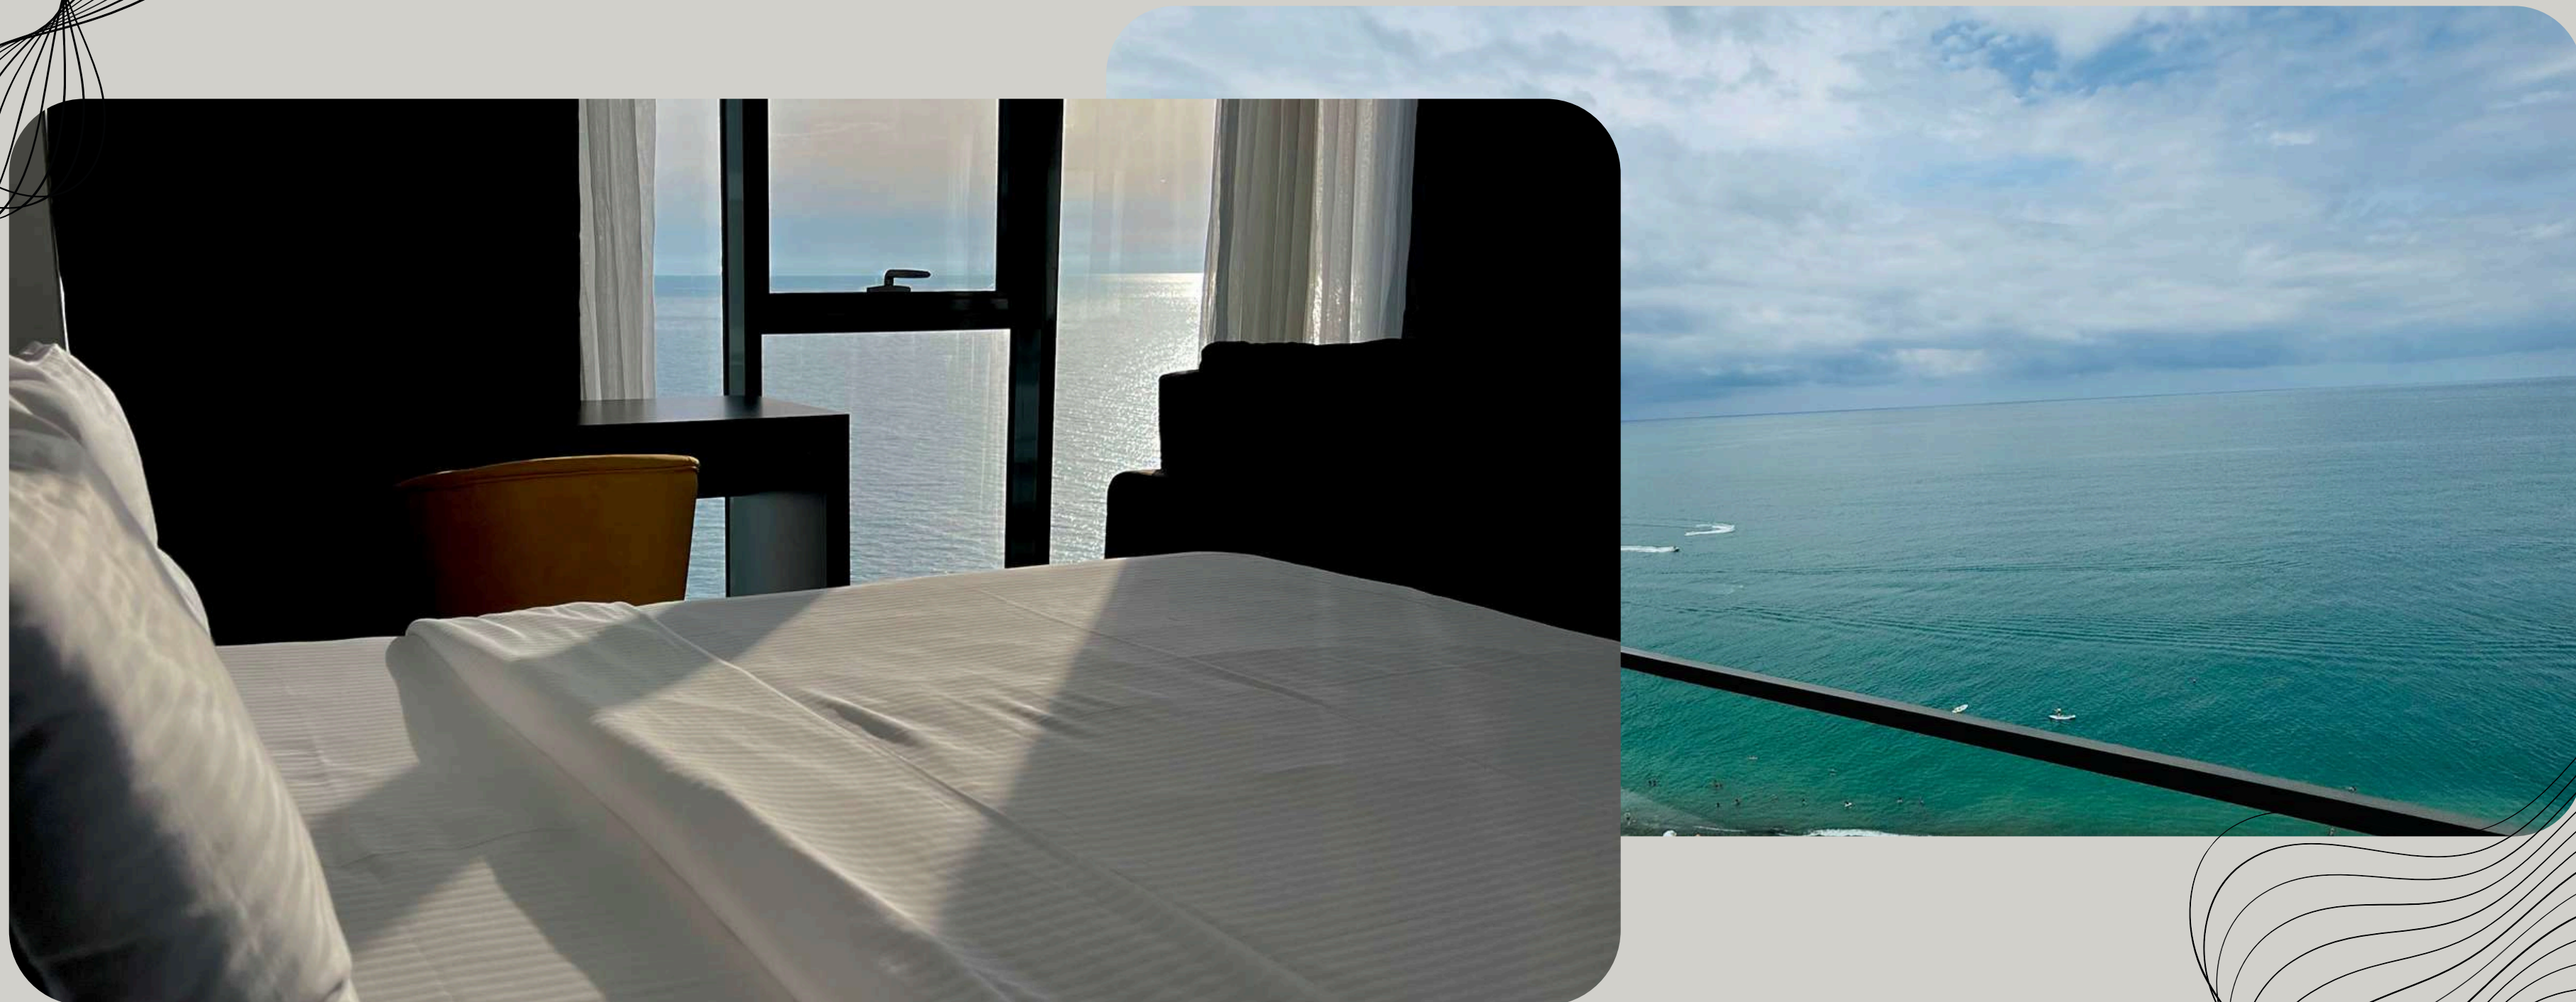

PREMIUM STUDIO FRONT SEA VIEW

• PREMIUM STUDIO FRONT SEA VIEW

- Premium studio apartment one king - size, bed.
- Size of the room - 40 m2
- All rooms with balconies
- Views over the sea
- Non - smoking room
- Complimentary bottled water
- Bathrobes and slippers
- Complimentary toiletries
- Coffee/tea facilities