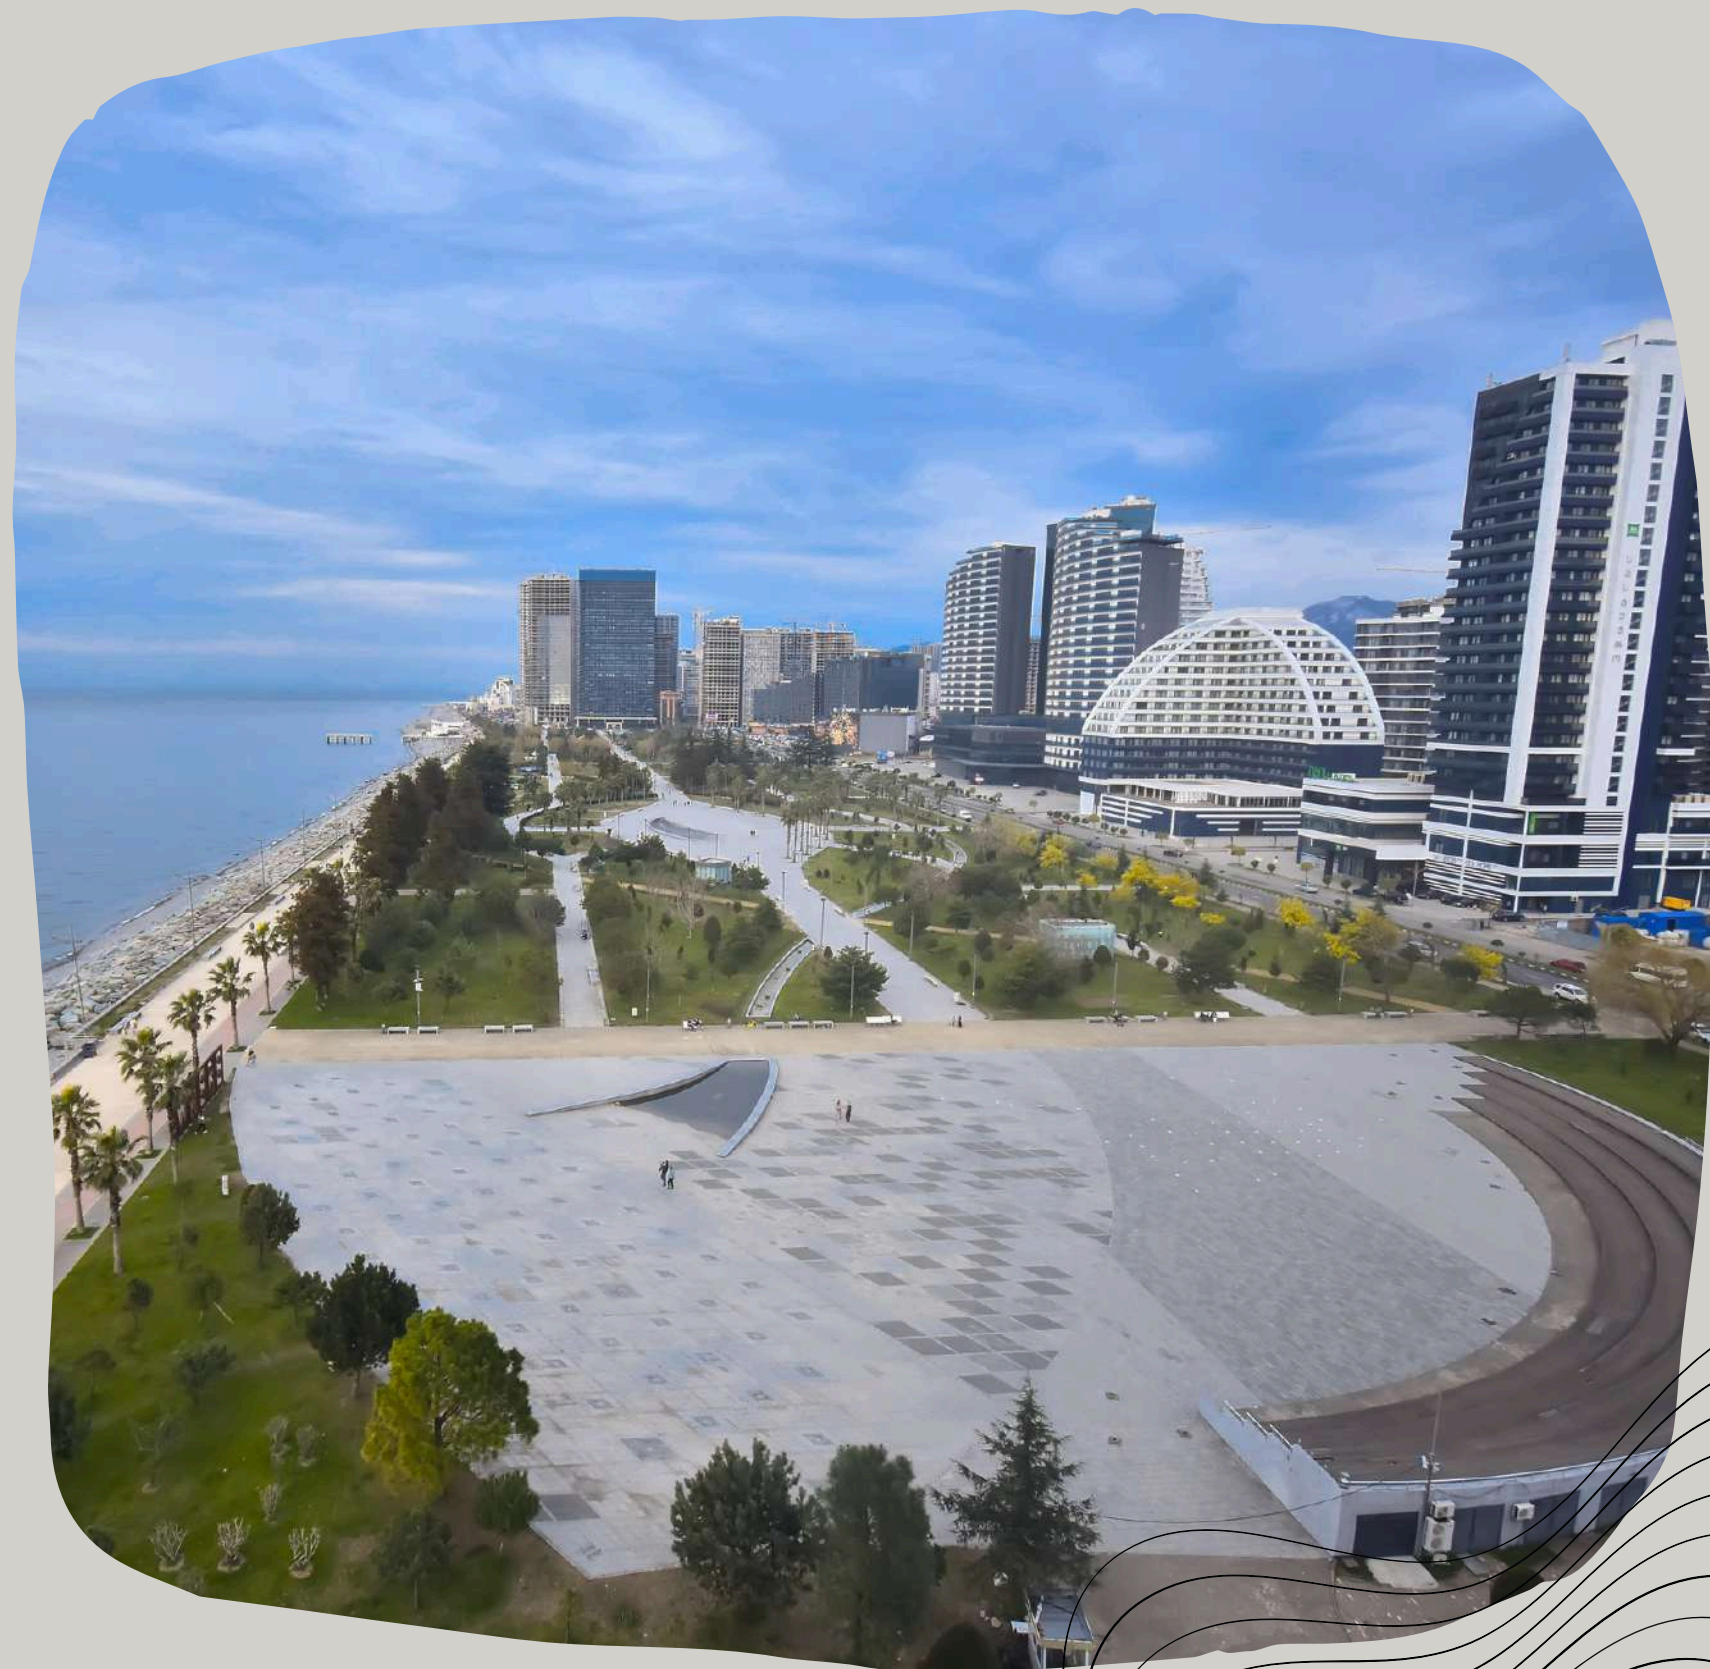

Located within a few steps of Batumi Beach and 1.2 km of Batumi international airport .

The property is set 9.3 km from Gonio Fortress, 10 km from Batumi Train Station and 28 km from Petra Fortress.

• **FACILITIES AND SERVICES**

- 190 rooms in 12 categories
- apartments
- All rooms with balcony and View
- Free parking
- 24 Hours reception
- Restaurant Batumi View Terrace
- Laundry service