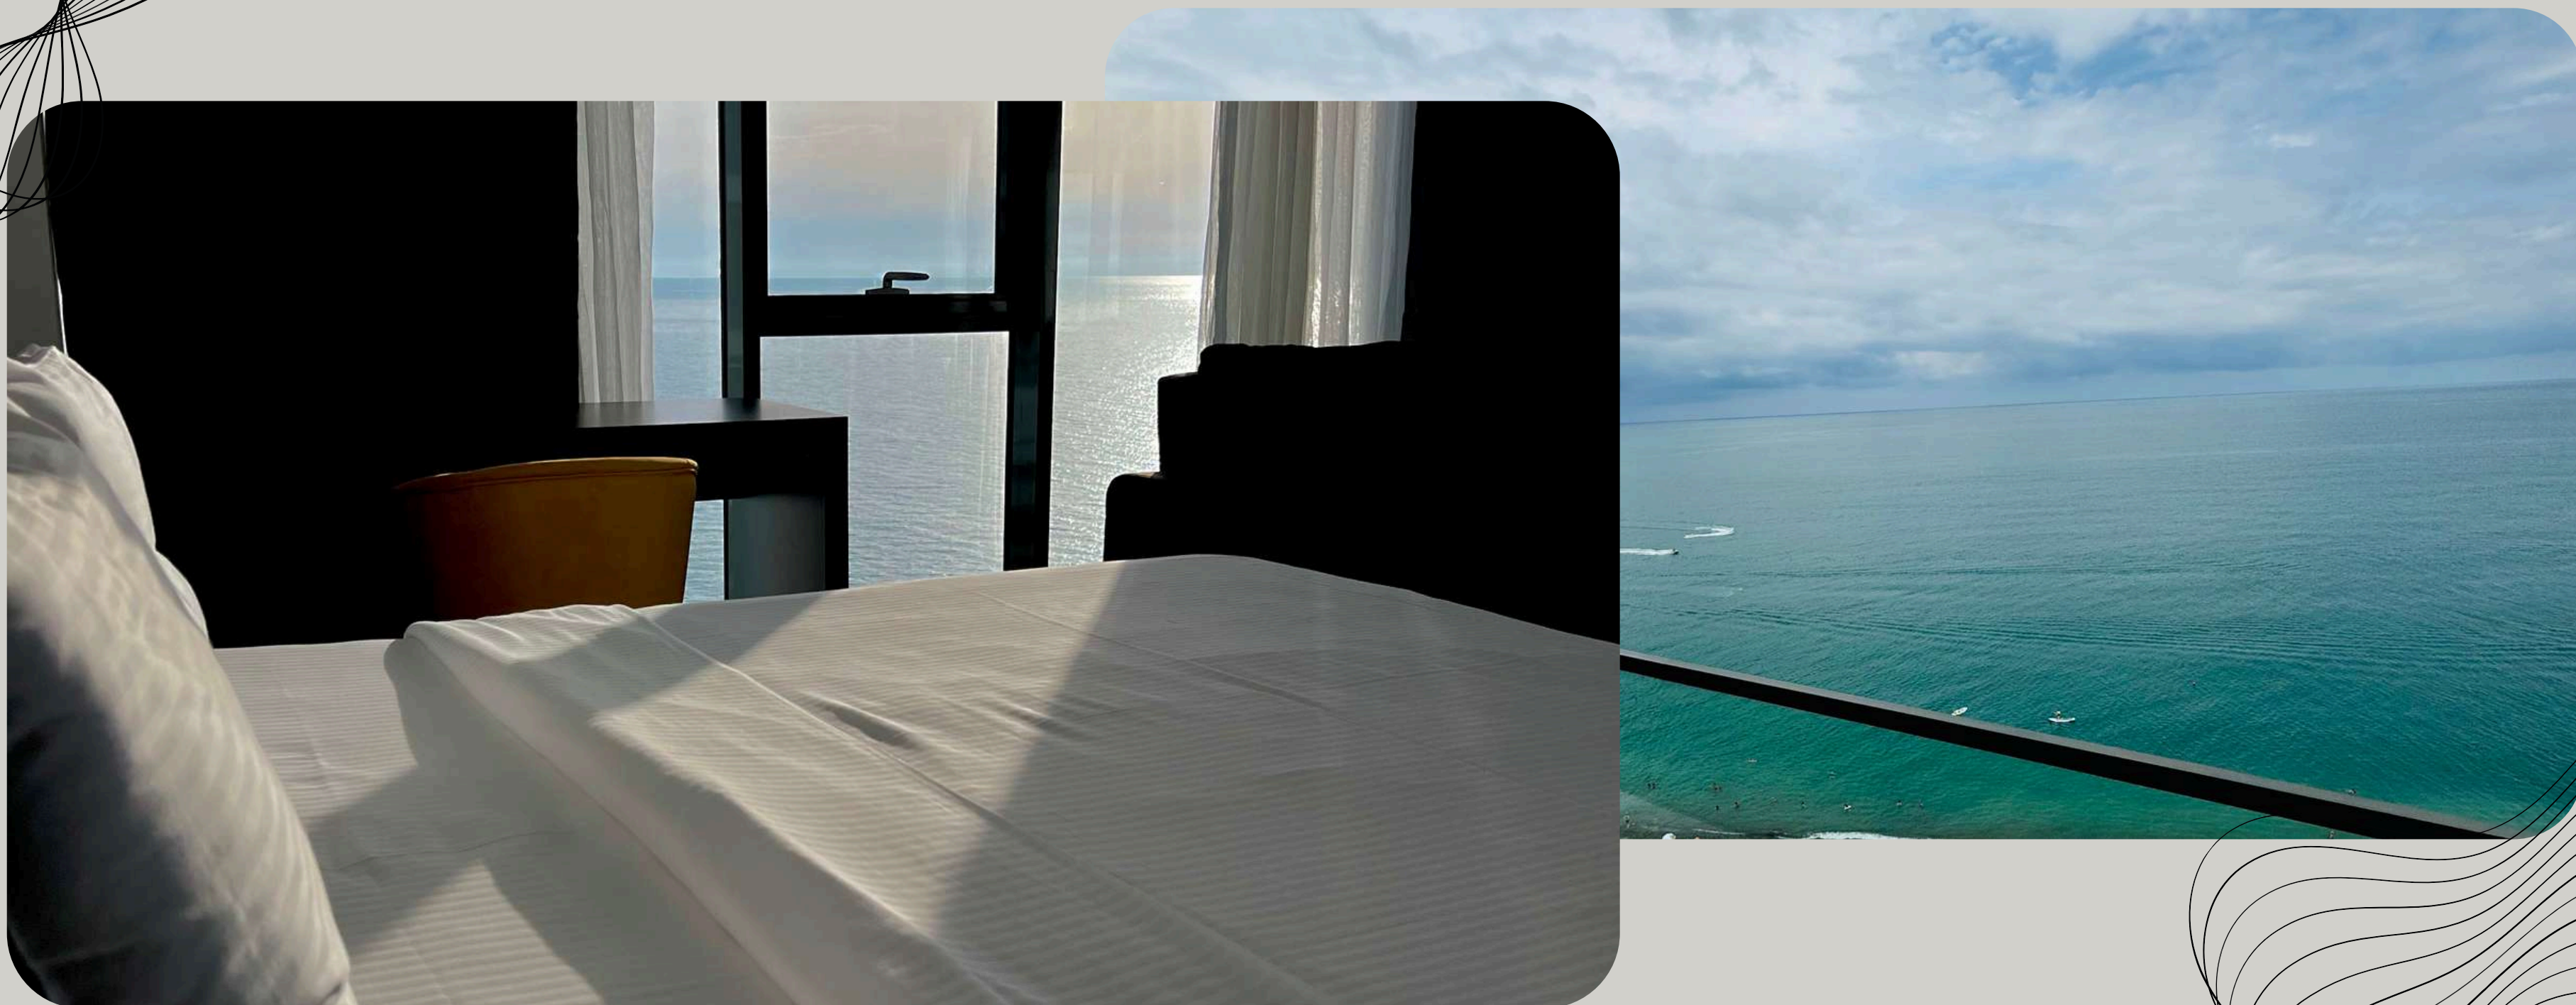

PREMIUM ONE BEDROOM FRONT SEA VIEW